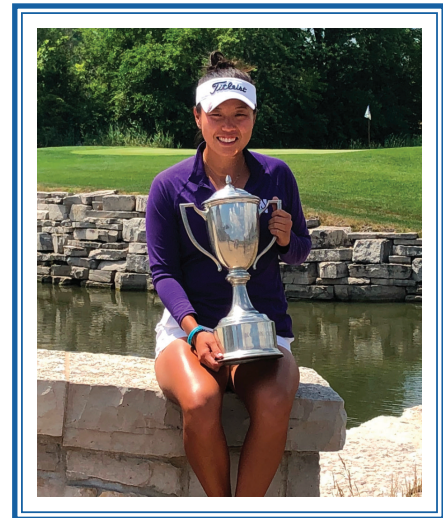

IWO CHAMPIONS

2018 Hannah Kim

2017 Alexandra Farnsworth
2016 Stephanie Miller
2015 Madasyn Pettersen
2014 Emily Collins
2013 Elise Swartout
2012 Samantha Troyanovich (a)
2011 Jenna Pearson
2010 Allison Fouch
2009 Aimee Neff (a)
2008 Aimee Neff (a)
2007 Nicole Schachner (a)
2006 Jenna Pearson (a)
2005 Annika Welander (a)
2004 Sarah Johnston
2003 Nicole Jeray
2002 Maria Long
2001 Emily Gilley (a)
2000 Emily Gilley (a)
1999 Kerry Postillion (a)
1998 Nicole Jeray
1997 Kerry Postillion (a)
1996 Kerry Postillion (a)
1995 Diane Daugherty